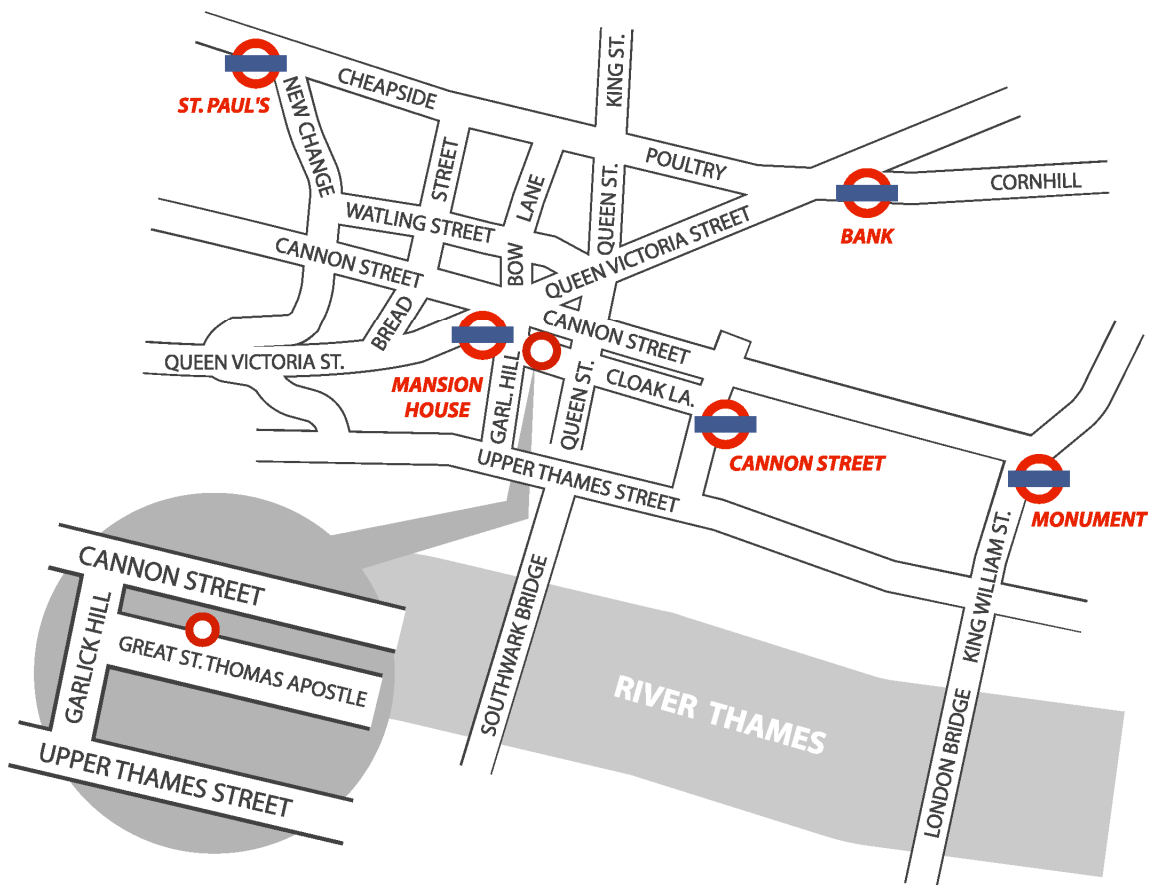

### By Tube

From Mansion House tube station, the office is a 30 second walk. Head for street exit one and take the right exit signposted Garlick Hill and Upper Thames Street. Turn right out of the station; take the first left after 10 metres on to Great St. Thomas Apostle. The entrance to Marc House is 10 metres down Great St. Thomas Apostle on the left.

You can also walk from Bank Station, which is on the Northern, Central and Waterloo & City lines. Turn left out of the station and walk down Queen Victoria Street for approximately five minutes. When you see Mansion House tube station, turn left down Garlick Hill. Then take the first left onto Great St. Thomas Apostle.

### By Train

From Cannon Street Station, Mansion House is a one minute tube journey on the District and Circle Line or a two minute walk.

From Blackfriars Station, Mansion House is a one minute tube journey on the District and Circle Line or a five minute walk.

From Liverpool Street Station, Mansion House is four stops on the Circle and District Line or a ten minute walk.